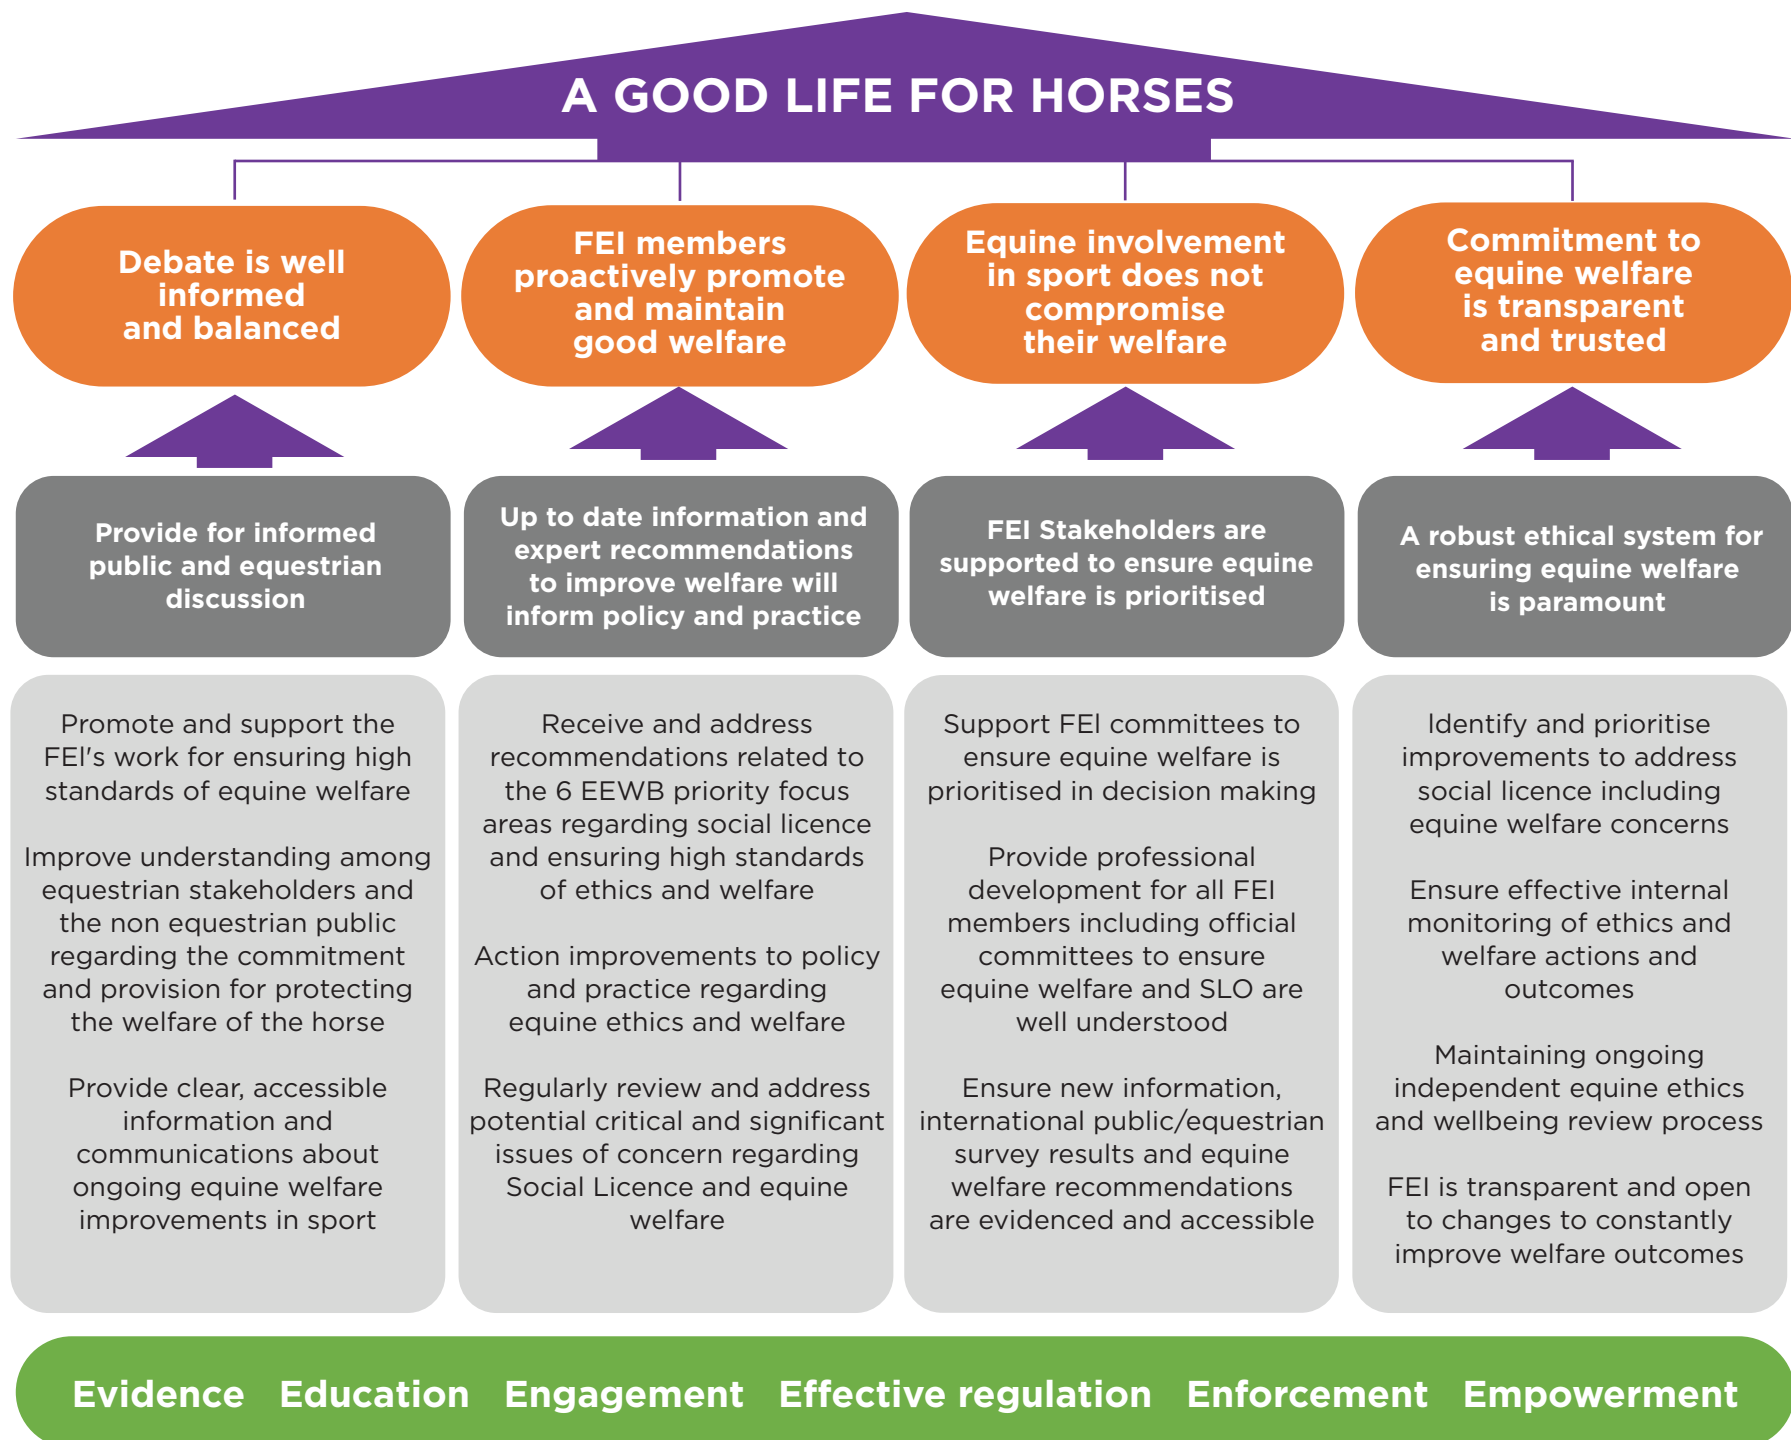

EEWB Strategic Approach

Maintain Social Licence for the involvement of horses in sport

The 'Good Life' Strategic Approach to maintain and strengthen Social Licence to Operate (including Objectives, Underpinning Enablers and suggested Core Actions)